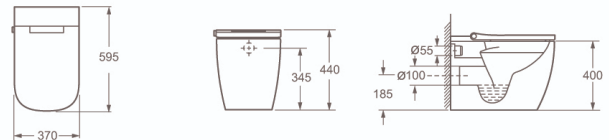

TECHNICAL DATA SHEET

ECSTASY BACK TO WALL SMART PAN & SEAT

Category: Smart Toilet

Weight: 39kg

Range: Ecstasy

Guarantee: 1 year (extendable to 3 years)

Instinct Code: INSEC001BSM

EAN Code: 5060737385110

Dimensions are in millimetres except thread sizes which are BSP imperial.

**Features**

- Rimless Easy to Clean anti bacteria pan
- Intelligent, Programmable Smart Bidet WC
- Glass/UF Material
- Easily release and installation when opening the seat in 90 degree
- Easy to install and service
- Simple rotary button control, anodized aluminum material
- Flush mode: wash down