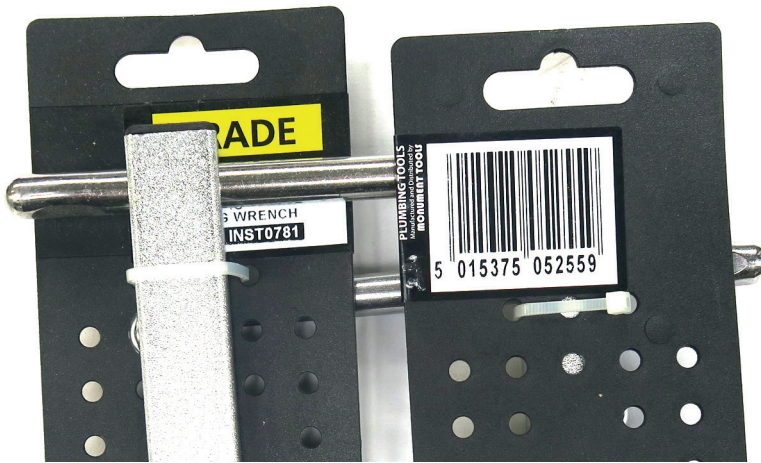

**Taps and Stopcocks**

**INST0781**

**Trade Instinct Contractors Telescopic Back Nut Wrench**

**Description**

The Trade Instinct INST0781 Telescopic Adjustable Basin Wrench is designed for use when tightening or loosening nuts in awkward positions, particularly those underneath basins or baths. The teeth on the jaws will grip uneven shapes as well as pipes, hexagons, squares etc. The swivelling head allows access where fixed spanners will not operate.

**Product Material :**

Steel

**Adjustment :**

1/2in & 3/4in BSP Taps

**For use with :**

Tap Back Nuts

**Packaging Type :**

Hanger

**Linked Product**

INST0345  
Pro Adjustable Basin Wrench

INST0319  
Box Spanner

INST0327  
Basin Back Nut Wrench

**Country of Origin**

Taiwan

**More Information**