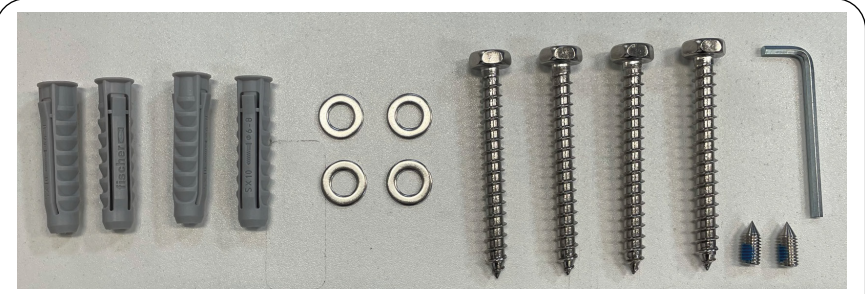

**SP20291**  
8030 SHOWER SEAT HANGING BRACKET

**SP20290**  
8030 SHOWER SEAT FIXING KIT

CISTERN SENSOR FLUSH KIT | Spares Diagram  
TR9031 / TR9032

Notes |

Date Created | 21/09/20

V1.TR09.21

Brassmill Lane Trading Estate, Bath, BA1 3JF | T:01225 303900