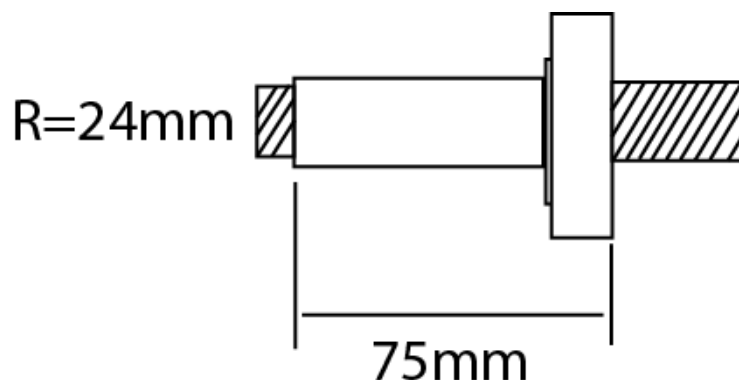

TECHNICAL DATA SHEET

KISO ROUND CEILING-MOUNTED SHOWER ARM 75MM

Category:	showers	Code:	INS37061
Guarantee:	10 year	Range:	Kiso
Type:	shower heads, arms and wall outlet elbows	Volume:	0.00
Weight:	0.17		

Dimensions are in millimetres except thread sizes which are BSP imperial.

Features

Notes

Our guarantee is subject to the product having been installed, used and maintained in accordance with our instructions. All working parts (such as hinges, ceramic disks, cartridges, seals and cistern fittings), which are subject to normal wear and tear, are covered for 36 months from proof of purchase date. This excludes seats, which are covered for 12 months. Our guarantee applies to the original purchaser and is nontransferable. Our guarantee is only applicable in the UK and ROI. This does not affect your statutory rights.