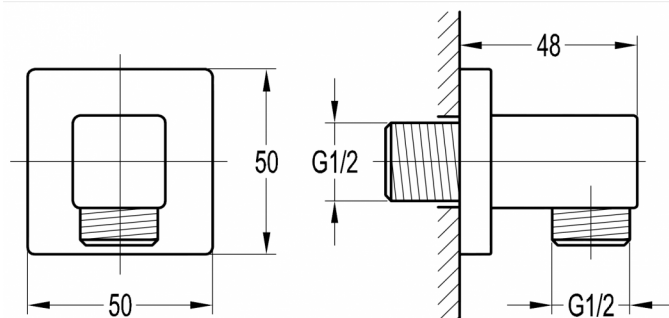

### NUANCE SQUARE WALL OUTLET ELBOW

Category:	showers	Code:	INS37020
Type:	shower heads, arms and wall outlet elbows	Range:	Nuance
Weight:	0.29	Volume:	0.00
Guarantee:	Manufacturing - 10 years Working parts - 1 year	EAN:	5060516860937

Dimensions are in millimetres except thread sizes which are BSP imperial.