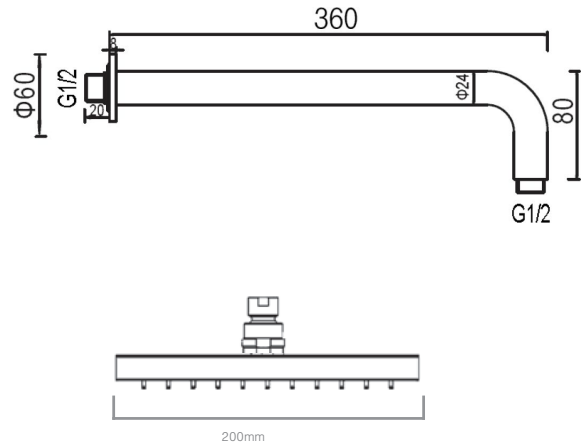

### KISO ROUND WALL ARM WITH 200 ABS HEAD (ALL CHROME)

Category:	showers	Code:	INS37017
Type:	shower heads, arms and wall outlet elbows	Range:	Kiso
Weight:	1.51	Volume:	0.01
Guarantee:	Manufacturing - 10 years Working parts - 1 year	EAN:	

Dimensions are in millimetres except thread sizes which are BSP imperial.