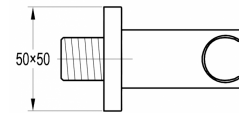

TECHNICAL DATA SHEET

NUANCE SQUARE WALL OUTLET ELBOW, BRACKET , SMOOTH HOSE AND SQUARE PENCIL ABS

Category:	showers	Code:	INS37014
Type:	shower heads, arms and wall outlet elbows, handsets, hoses and accessories	Range:	
Weight:	1.17	Volume:	0.00
Guarantee:	Manufacturing - 10 years Working parts - 1 year	EAN:	

Dimensions are in millimetres except thread sizes which are BSP imperial.

Features

Notes

Our guarantee is subject to the product having been installed, used and maintained in accordance with our instructions. All working parts (such as hinges, ceramic disks, cartridges, seals and cistern fittings), which are subject to normal wear and tear, are covered for 12 months from proof of purchase date. Our guarantee applies to the original purchaser and is nontransferable. Our guarantee is only applicable in the UK and ROI. This does not affect your statutory rights.