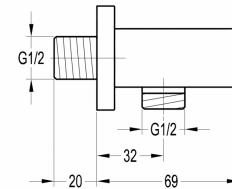

TECHNICAL DATA SHEET

NUANCE SQUARE WALL OUTLET ELBOW, BRACKET , SMOOTH HOSE AND SQUARE PENCIL ABS

Category:	showers	Code:	INS37014
Type:	shower heads, arms and wall outlet elbows, handsets, hoses and accessories	Range:	
Weight:	1.17	Volume:	0.00
Guarantee:	Manufacturing - 10 years Working parts - 1 year	EAN:	

Dimensions are in millimetres except thread sizes which are BSP imperial.

Features

Notes

Our guarantee is subject to the product having been installed, used and maintained in accordance with our instructions. All working parts (such as hinges, ceramic disks, cartridges, seals and cistern fittings), which are subject to normal wear and tear, are covered for 12 months from proof of purchase date. Our guarantee applies to the original purchaser and is nontransferable. Our guarantee is only applicable in the UK and ROI. This does not affect your statutory rights.