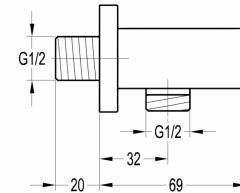

TECHNICAL DATA SHEET

NUANCE SQUARE WALL OUTLET ELBOW, BRACKET , STANDARD HOSE AND SQUARE PENCIL ABS

Category:	showers	Code:	INS37013
Type:	shower heads, arms and wall outlet elbows, handsets, hoses and accessories	Range:	
Weight:	1.11	Volume:	0.00
Guarantee:	Manufacturing - 10 years Working parts - 1 year	EAN:	

Dimensions are in millimetres except thread sizes which are BSP imperial.

Features

Notes

Our guarantee is subject to the product having been installed, used and maintained in accordance with our instructions. All working parts (such as hinges, ceramic disks, cartridges, seals and cistern fittings), which are subject to normal wear and tear, are covered for 12 months from proof of purchase date. Our guarantee applies to the original purchaser and is nontransferable. Our guarantee is only applicable in the UK and ROI. This does not affect your statutory rights.