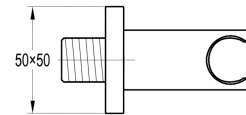

TECHNICAL DATA SHEET

NUANCE SQUARE WALL OUTLET ELBOW, BRACKET , STANDARD HOSE AND SQUARE PENCIL ABS

Category:	showers	Code:	INS37013
Type:	shower heads, arms and wall outlet elbows, handsets, hoses and accessories	Range:	
Weight:	1.11	Volume:	0.00
Guarantee:	Manufacturing - 10 years Working parts - 1 year	EAN:	

Dimensions are in millimetres except thread sizes which are BSP imperial.

Features

Notes

Our guarantee is subject to the product having been installed, used and maintained in accordance with our instructions. All working parts (such as hinges, ceramic disks, cartridges, seals and cistern fittings), which are subject to normal wear and tear, are covered for 12 months from proof of purchase date. Our guarantee applies to the original purchaser and is nontransferable. Our guarantee is only applicable in the UK and ROI. This does not affect your statutory rights.