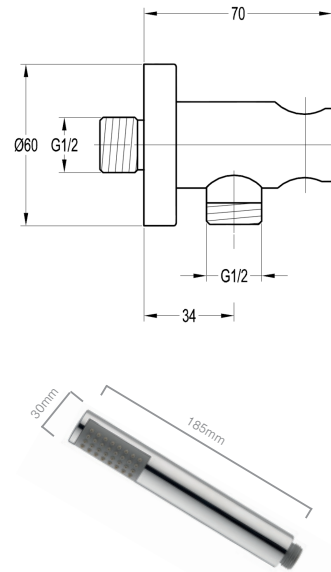

### KISO ROUND WALL OUTLET ELBOW, BRACKET, SMOOTH HOSE AND ROUND PENCIL ABS HEAD

**Category:** showers  
**Type:** shower heads, arms and wall outlet elbows, handsets, hoses, accessories  
**Weight:** 1.19  
**Guarantee:** Manufacturing - 10 years  
 Working parts - 1 year

**Code:** INS37012  
**Range:**  
**Volume:** 0.00  
**EAN:**

Dimensions are in millimetres except thread sizes which are BSP imperial.