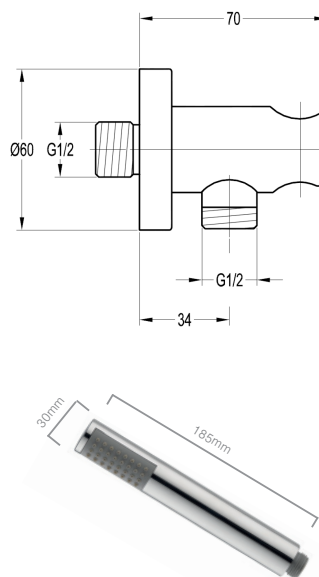

TECHNICAL DATA SHEET

KISO ROUND WALL OUTLET ELBOW, BRACKET, STANDARD HOSE AND ROUND PENCIL ABS HEAD

Category: showers
Type: shower heads, arms and wall outlet elbows, handsets, hoses, accessories
Weight: 1.13
Guarantee: Manufacturing - 10 years
 Working parts - 1 year

Code: INS37011
Range:
Volume: 0.00
EAN:

Dimensions are in millimetres except thread sizes which are BSP imperial.

Features

Notes

Our guarantee is subject to the product having been installed, used and maintained in accordance with our instructions. All working parts (such as hinges, ceramic disks, cartridges, seals and cistern fittings), which are subject to normal wear and tear, are covered for 12 months from proof of purchase date. Our guarantee applies to the original purchaser and is nontransferable. Our guarantee is only applicable in the UK and ROI. This does not affect your statutory rights.