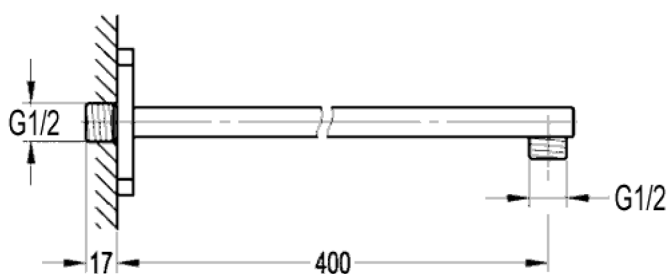

NUANCE SQUARE BRASS SHOWER ARM

Category:	showers	Code:	INS37009
Type:	shower heads, arms and wall outlet elbows	Range:	Nuance
Weight:	0.54	Volume:	0.00
Guarantee:	Manufacturing - 10 years Working parts - 1 year	EAN:	5060516860821

Dimensions are in millimetres except thread sizes which are BSP imperial.

Features

Notes

Our guarantee is subject to the product having been installed, used and maintained in accordance with our instructions. All working parts (such as hinges, ceramic disks, cartridges, seals and cistern fittings), which are subject to normal wear and tear, are covered for 12 months from proof of purchase date. Our guarantee applies to the original purchaser and is nontransferable. Our guarantee is only applicable in the UK and ROI. This does not affect your statutory rights.