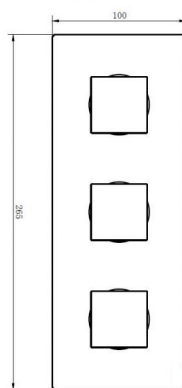

### NUANCE THREE HANDLE TWO OUTLET CONCEALED VALVE WITH BRASS PLATE

Category:	showers	Code:	INS37006
Range:	Nuance	Volume:	0.02
Weight:	4.00	EAN:	5060516860807
Guarantee:	Manufacturing - 10 years Working parts - 5 years		

Dimensions are in millimetres except thread sizes which are BSP imperial.