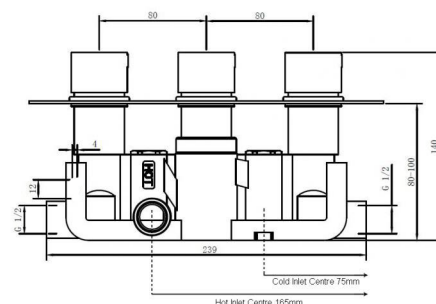

### NUANCE THREE HANDLE TWO OUTLET CONCEALED VALVE WITH BRASS PLATE

Category:	showers	Code:	INS37006
Range:	Nuance	Volume:	0.02
Weight:	4.00	EAN:	5060516860807
Guarantee:	Manufacturing - 10 years Working parts - 5 years		

Dimensions are in millimetres except thread sizes which are BSP imperial.