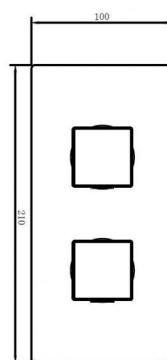

### NUANCE TWO HANDLE SINGLE OUTLET CONCEALED VALVE WITH BRASS PLATE

Category:	showers	Code:	INS37004
Range:	Nuance	Volume:	0.02
Weight:	4.00	EAN:	5060516860784
Guarantee:	Manufacturing - 10 years Working parts - 5 years		

Dimensions are in millimetres except thread sizes which are BSP imperial.