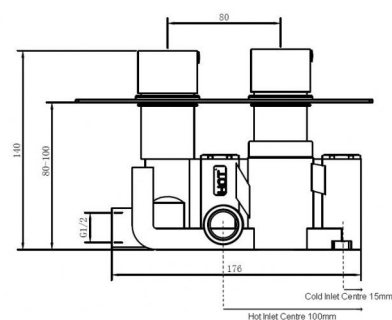

### NUANCE TWO HANDLE SINGLE OUTLET CONCEALED VALVE WITH BRASS PLATE

Category:	showers	Code:	INS37004
Range:	Nuance	Volume:	0.02
Weight:	4.00	EAN:	5060516860784
Guarantee:	Manufacturing - 10 years Working parts - 5 years		

Dimensions are in millimetres except thread sizes which are BSP imperial.