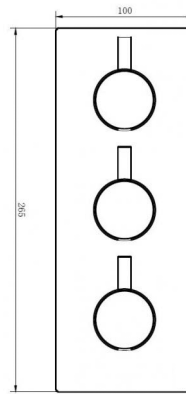

TECHNICAL DATA SHEET

KISO ROUND THREE HANDLE TWO OUTLET CONCEALED VALVE WITH BRASS PLATE

Category:	showers	Code:	INS37003
Range:	Kiso	Volume:	0.02
Weight:	4.00	EAN:	5060516860777
Guarantee:	Manufacturing - 10 years Working parts - 5 years		

Dimensions are in millimetres except thread sizes which are BSP imperial.

Flow Rates

Pressure (bar)	0.2	0.5	1.0	1.5	2.0	2.5	3.0	4.0	5.0	6.0
Rates	6.1	9	11.1	12.8	14.2	15.4	16.5	-	-	-

Flow rates are in litres per minute under factory conditions; actual rates will depend on the local installation.