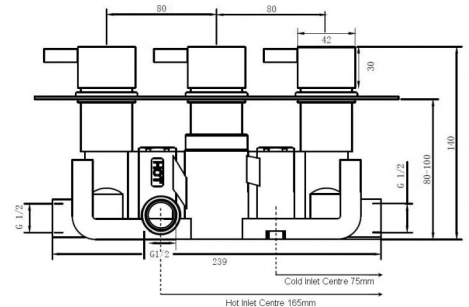

TECHNICAL DATA SHEET

KISO ROUND THREE HANDLE TWO OUTLET CONCEALED VALVE WITH BRASS PLATE

Category:	showers	Code:	INS37003
Range:	Kiso	Volume:	0.02
Weight:	4.00	EAN:	5060516860777
Guarantee:	Manufacturing - 10 years Working parts - 5 years		

Dimensions are in millimetres except thread sizes which are BSP imperial.

Flow Rates

Pressure (bar)	0.2	0.5	1.0	1.5	2.0	2.5	3.0	4.0	5.0	6.0
Rates	6.1	9	11.1	12.8	14.2	15.4	16.5	-	-	-

Flow rates are in litres per minute under factory conditions; actual rates will depend on the local installation.