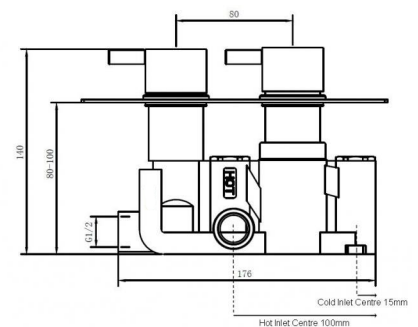

TECHNICAL DATA SHEET

KISO ROUND TWO HANDLE SINGLE OUTLET CONCEALED VALVE WITH BRASS PLATE

Category:	showers	Code:	INS37001
Range:	Kiso	Volume:	0.02
Weight:	4.00	EAN:	5060516860753
Guarantee:	Manufacturing - 10 years Working parts - 5 years		

Dimensions are in millimetres except thread sizes which are BSP imperial.

Flow Rates

Pressure (bar)	0.2	0.5	1.0	1.5	2.0	2.5	3.0	4.0	5.0	6.0
Rates	7	10.1	12.8	14.6	16.5	18.2	19.5	-	-	-

Flow rates are in litres per minute under factory conditions; actual rates will depend on the local installation.