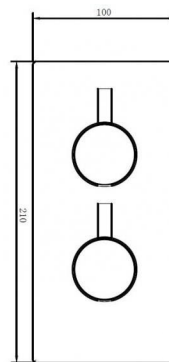

TECHNICAL DATA SHEET

KISO ROUND TWO HANDLE SINGLE OUTLET CONCEALED VALVE WITH BRASS PLATE

Category:	showers	Code:	INS37001
Range:	Kiso	Volume:	0.02
Weight:	4.00	EAN:	5060516860753
Guarantee:	Manufacturing - 10 years Working parts - 5 years		

Dimensions are in millimetres except thread sizes which are BSP imperial.

Flow Rates

Pressure (bar)	0.2	0.5	1.0	1.5	2.0	2.5	3.0	4.0	5.0	6.0
Rates	7	10.1	12.8	14.6	16.5	18.2	19.5	-	-	-

Flow rates are in litres per minute under factory conditions; actual rates will depend on the local installation.