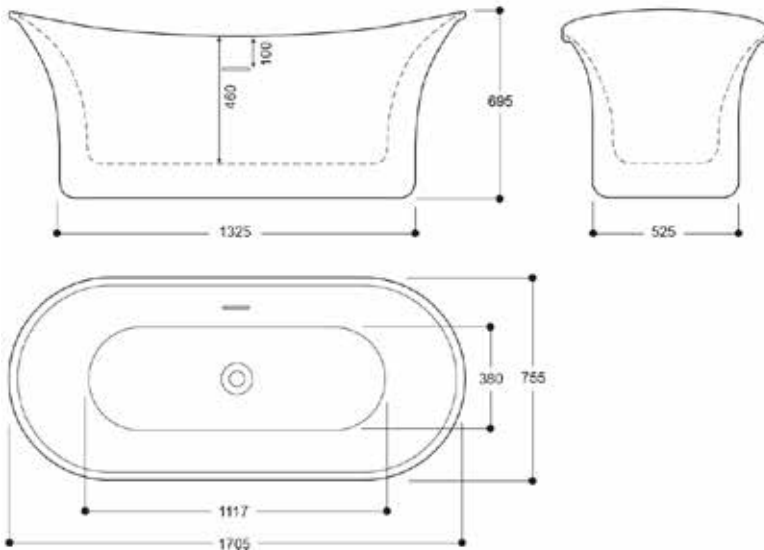

Hessay 1705 x 755mm Freestanding Bath INSTE105SV

Specification

Finish	Silver Effect
Dimensions	695(h) x 1705(w) x 755(d) mm
Weight	40kg
Bath Type	Freestanding bath
Tapholes	Cannot be drilled
Water Capacity	195 Litres
Legs Supplied	Yes
Leg Fixing Type	Pre-fitted
Legs Adjustable	Yes
Bath Surface Material	Acrylic
Bath Surface Material Thickness	3.5mm
Waste Supplied	Yes
Overflow Supplied	Yes
Overflow Height	396mm
Encapsulated Base Board	Yes
Base Board Material	MDF
Material Used to Cover Base Board	Fiberglass