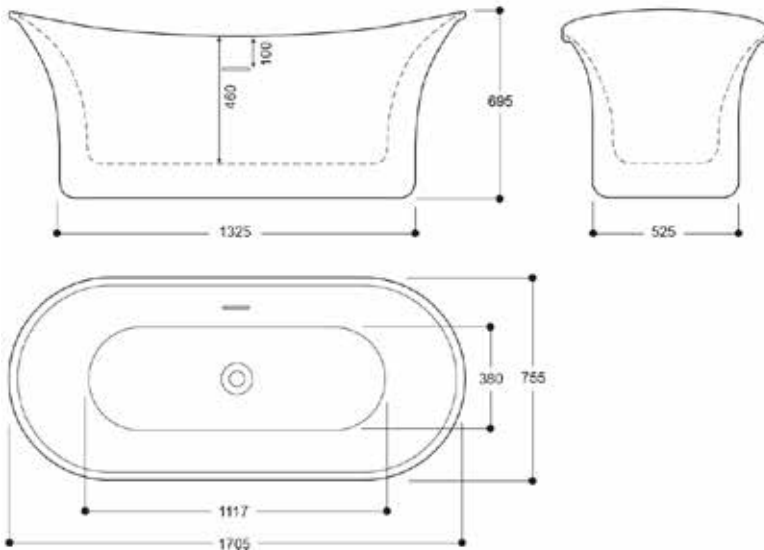

### Hessay 1705 x 755mm Freestanding Bath INSTE105GO

#### Specification

Finish	Gold Effect
Dimensions	695(h) x 1705(w) x 755(d) mm
Weight	40kg
Bath Type	Freestanding bath
Tapholes	Cannot be drilled
Water Capacity	195 Litres
Legs Supplied	Yes
Leg Fixing Type	Pre-fitted
Legs Adjustable	Yes
Bath Surface Material	Acrylic
Bath Surface Material Thickness	3.5mm
Waste Supplied	Yes
Overflow Supplied	Yes
Overflow Height	396mm
Encapsulated Base Board	Yes
Base Board Material	MDF
Material Used to Cover Base Board	Fiberglass