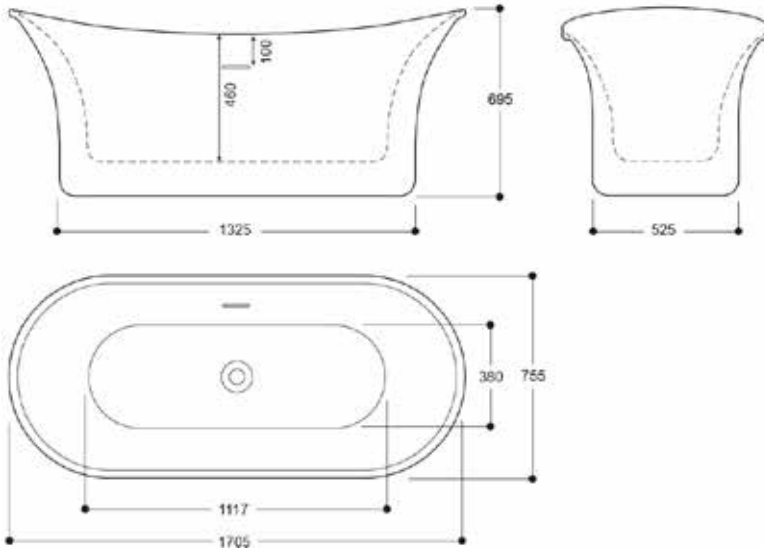

Hessay 1705 x 755mm Freestanding Bath INSTEA105CO

Specification

Finish	Copper Effect
Dimensions	695(h) x 1705(w) x 755(d) mm
Weight	40kg
Bath Type	Freestanding bath
Tapholes	Cannot be drilled
Water Capacity	195 Litres
Legs Supplied	Yes
Leg Fixing Type	Pre-fitted
Legs Adjustable	Yes
Bath Surface Material	Acrylic
Bath Surface Material Thickness	3.5mm
Waste Supplied	Yes
Overflow Supplied	Yes
Overflow Height	396mm
Encapsulated Base Board	Yes
Base Board Material	MDF
Material Used to Cover Base Board	Fiberglass