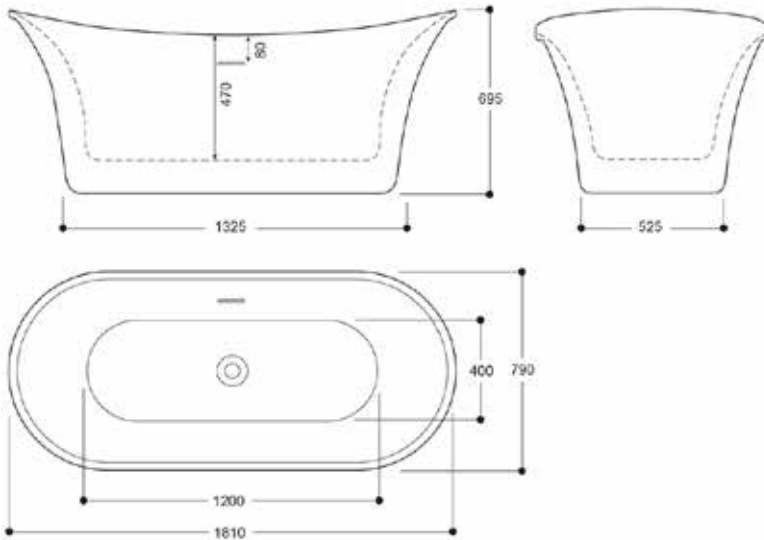

### Hessay 1805 x 785mm Freestanding Bath INSTEA104SV

#### Specification

Finish	Silver Effect
Dimensions	695(h) x 1805(w) x 785(d) mm
Weight	44kg
Bath Type	Freestanding bath
Tapholes	Cannot be drilled
Water Capacity	218 Litres
Legs Supplied	Yes
Leg Fixing Type	Pre-fitted
Legs Adjustable	Yes
Bath Surface Material	Acrylic
Bath Surface Material Thickness	3.5mm
Waste Supplied	Yes
Overflow Supplied	Yes
Overflow Height	396mm
Encapsulated Base Board	Yes
Base Board Material	MDF
Material Used to Cover Base Board	Fiberglass