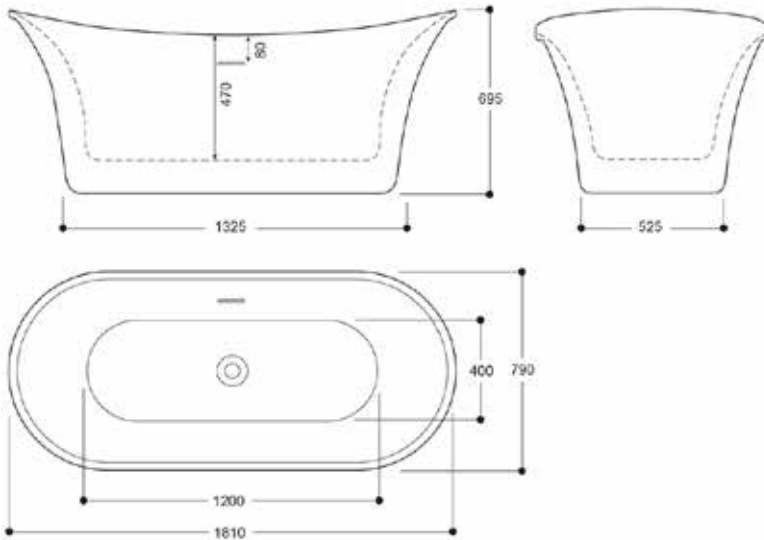

### Hessay 1805 x 785mm Freestanding Bath INSTE104GO

#### Specification

Finish	Gold Effect
Dimensions	695(h) x 1805(w) x 785(d) mm
Weight	44kg
Bath Type	Freestanding bath
Tapholes	Cannot be drilled
Water Capacity	218 Litres
Legs Supplied	Yes
Leg Fixing Type	Pre-fitted
Legs Adjustable	Yes
Bath Surface Material	Acrylic
Bath Surface Material Thickness	3.5mm
Waste Supplied	Yes
Overflow Supplied	Yes
Overflow Height	396mm
Encapsulated Base Board	Yes
Base Board Material	MDF
Material Used to Cover Base Board	Fiberglass