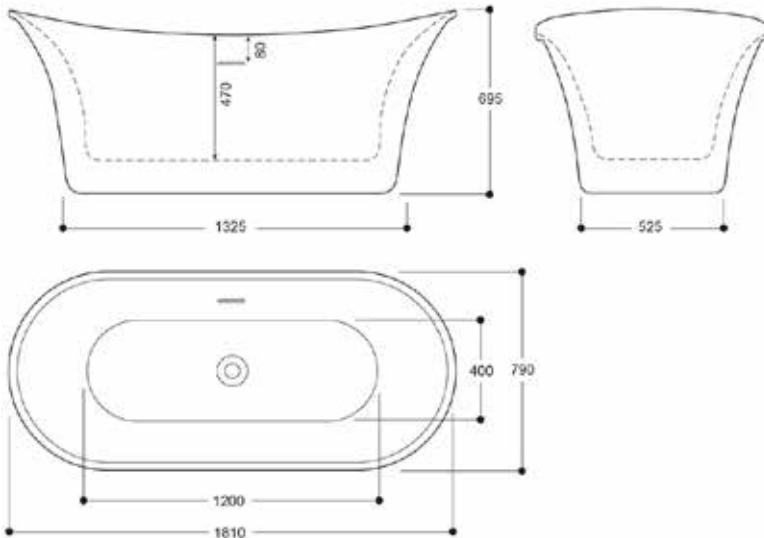

Hessay 1805 x 785mm Freestanding Bath INSTE104CO

Specification

Finish	Copper Effect
Dimensions	695(h) x 1805(w) x 785(d) mm
Weight	44kg
Bath Type	Freestanding bath
Tapholes	Cannot be drilled
Water Capacity	218 Litres
Legs Supplied	Yes
Leg Fixing Type	Pre-fitted
Legs Adjustable	Yes
Bath Surface Material	Acrylic
Bath Surface Material Thickness	3.5mm
Waste Supplied	Yes
Overflow Supplied	Yes
Overflow Height	396mm
Encapsulated Base Board	Yes
Base Board Material	MDF
Material Used to Cover Base Board	Fiberglass