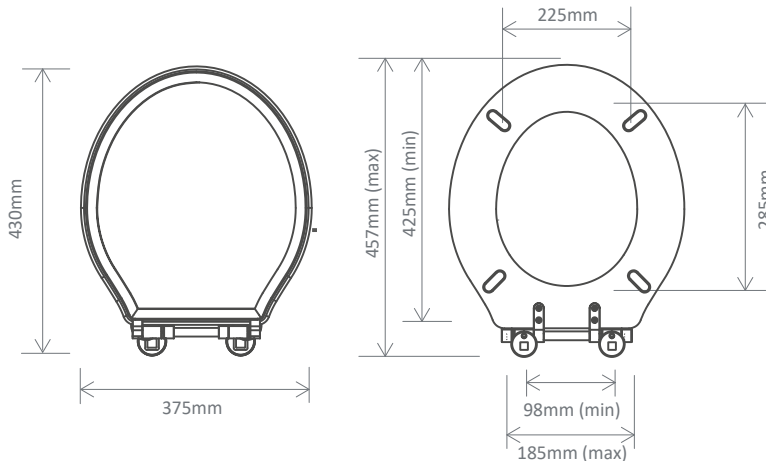

Hemsworth Neo Soft Close, Seat + Cover INST0413318

Specification

Finish	Matt Dark Grey
Dimensions	57(h) x 375(w) x 430(d) mm
Weight	3.4kg
Seat Hinge Material	Zinc Alloy
Antibacterial Protection	No
Seat Type	Standard
UV Protection	No
Max Load Test	150kg
Seat Material	MDF

Spares

Bar Hinge Assembly for Painted Seats	SP14199
Soft Close Toilet Seat Bar Hinge Fixing Pack	SP14200
Spare O-Ring Base Seal (x1)	SP17378

FAQs

Please see next page

Extra Dimensions

Seat/Lid Front to Back – 430mm
Seat/Lid Left to Right – 375mm
Ring Hole Front to Back – 285mm
Ring Hole Left to Right – 225mm

Seat Overall Thickness – 57mm
Min/Max Adjustment for Fixings –
98/185, 425/457mm

Key Features + Benefits

Years
Guarantee

Soft Close
Seat

Certifications + Approvals

Roper Rhodes

Brassmill Lane Trading Estate, Bath, BA1 3JF. Technical Support – Tel: 01225 303 900 Email: sales@roperrhodes.co.uk

All information on the data sheet is correct at the time of publication. All measurements are approximate and subject to standard tolerances.

Hemsworth Neo Soft Close, Seat + Cover INST0413318

FAQs

Q – What's the maximum test load of the seat?