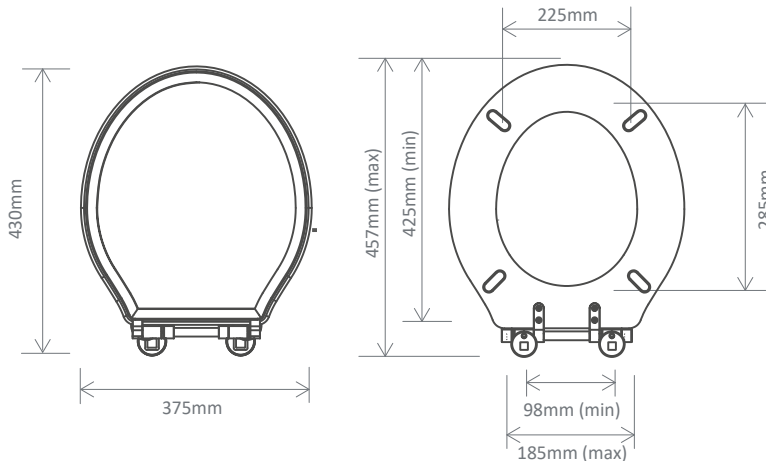

#### Specification

Finish	Matt Pebble Grey
Dimensions	57(h) x 375(w) x 430(d) mm
Weight	3.4kg
Seat Hinge Material	Zinc Alloy
Antibacterial Protection	No
Seat Type	Standard
UV Protection	No
Max Load Test	150kg
Seat Material	MDF

#### Extra Dimensions

Seat/Lid Front to Back – 430mm  
Seat/Lid Left to Right – 375mm  
Ring Hole Front to Back – 285mm  
Ring Hole Left to Right – 225mm

Seat Overall Thickness – 57mm  
Min/Max Adjustment for Fixings – 98/185, 425/457mm