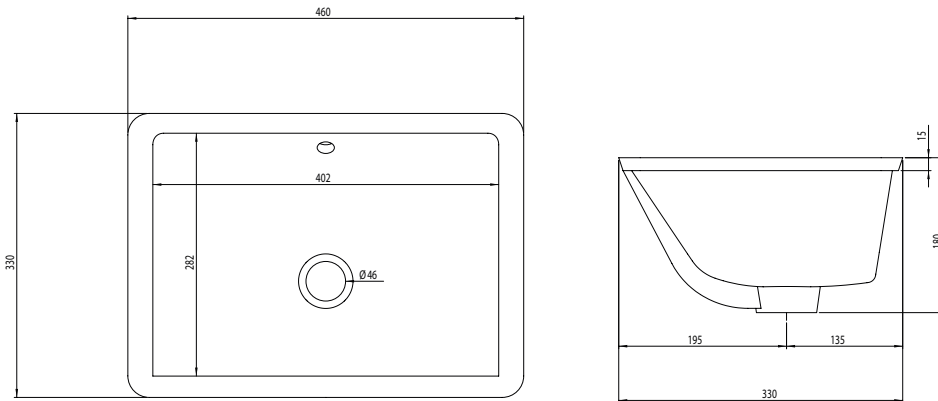

Key Features + Benefits

5

Years
Guarantee

Certifications + Approvals

Roper Rhodes

Brassmill Lane Trading Estate, Bath, BA1 3JF. Technical Support – Tel: 01225 303 900 Email: sales@roperrhodes.co.uk

All information on the data sheet is correct at the time of publication. All measurements are approximate and subject to standard tolerances.