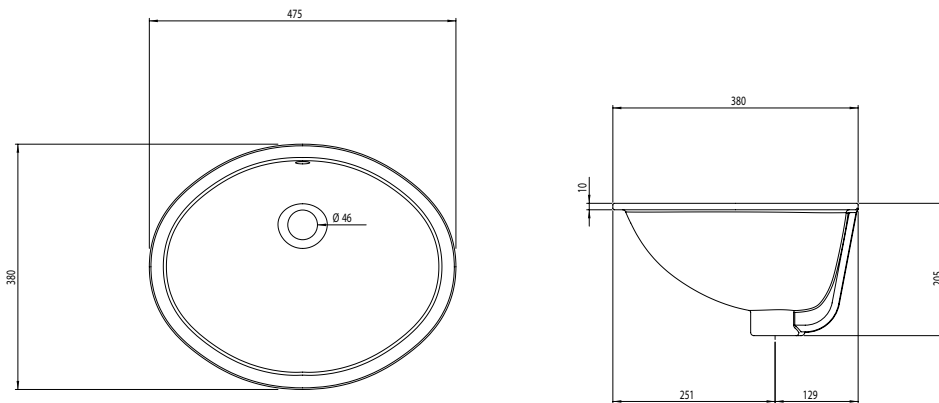

Key Features + Benefits

5

Years
Guarantee

Certifications + Approvals

Roper Rhodes

Brassmill Lane Trading Estate, Bath, BA1 3JF. Technical Support – Tel: 01225 303 900 Email: sales@roperrhodes.co.uk

All information on the data sheet is correct at the time of publication. All measurements are approximate and subject to standard tolerances.