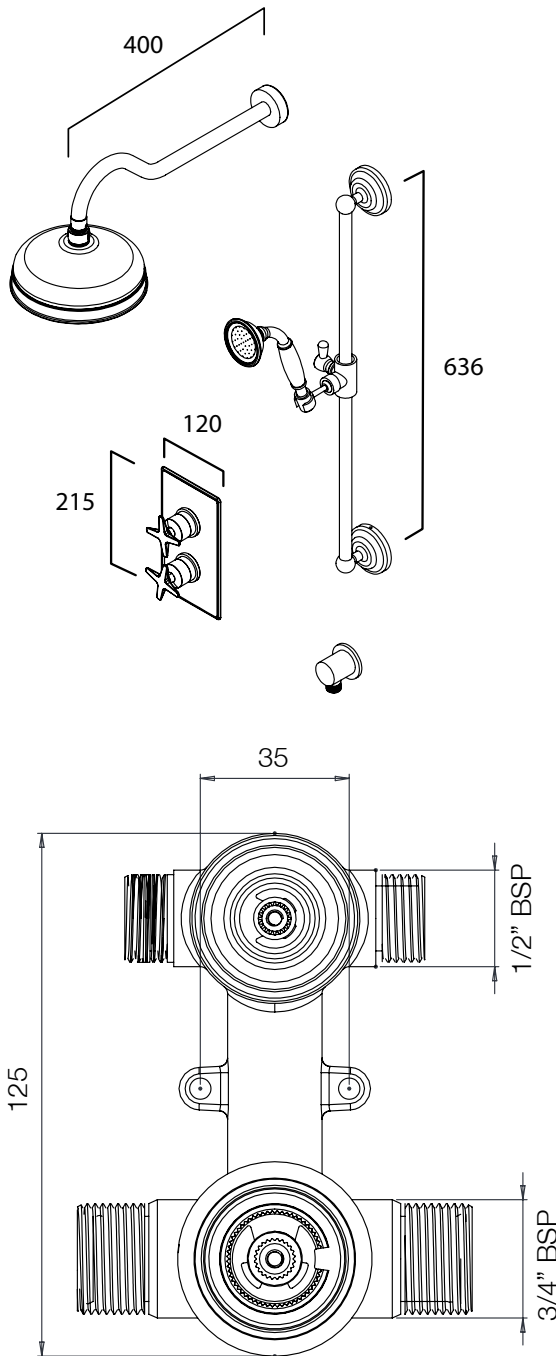

### Hemsworth Lever Round Two Handle Twin Outlet Concealed Shower Valve (Shower Head + Handset) INSHE3036

#### Specification

Finish	Chrome
Dimensions	-
Weight	-
Body Material	-
Hose Material	Stainless Steel
Hose Length	1500mm
Hose Connection	½" BSP
Hose Bore	10mm
Overhead	Fixed
Overhead Material	Brass
Overhead Size	200mm
Shower Arm Length	400mm
Handset Material	Brass
Handset Functions	Single Function
Valve Inlet Centres	94mm
Valve Connection	½" Outlets, ¾" Inlets
Valve Handle Material	Brass
Min Operating Pressure	1 Bar
Max Operating Pressure	6 Bar
Max Static Pressure	10 Bar
Max Operating Temperature	43°C
Thermostatic Safety Stop Setting	42°C
Flow Restrictor	No

#### Flow Rates

Pressure	0.2	0.5	1	3
L/min	-	-	9	17.5

All Pressures in Bar. All flow in L/Min. Dimensions supplied are nominal and subject to tolerance. Inclusion or restrictors (sold separately unless stated) will affect flow rate result. Performance details are based on trials under test conditions and for guidance only. The Company reserves the right to change product specification without prior notice.

### Hemsworth Lever Round Two Handle Twin Outlet Concealed Shower Valve (Shower Head + Handset) INSHE3036

**NOTE: VALVE TO BE RECESSED 80-100mm FROM FINISHED WALL SURFACE**