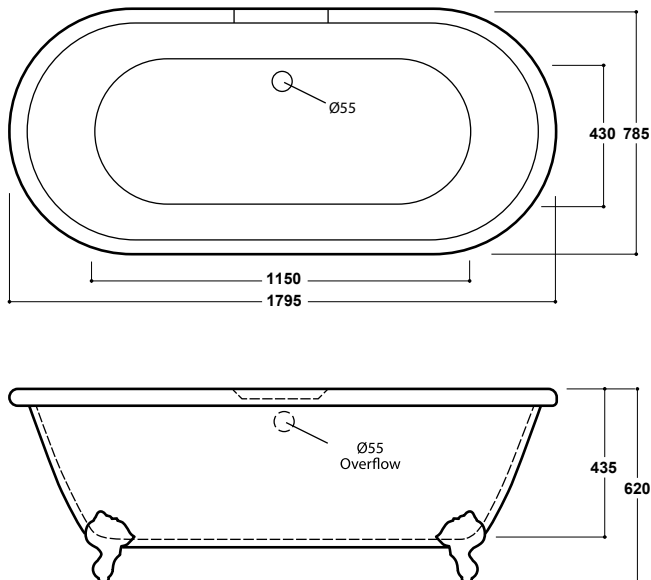

### Hemsworth 1795 x 785mm Freestanding Bath (Inc. Feet) INST801302

#### Specification

|                                   |                               |
|-----------------------------------|-------------------------------|
| Finish                            | White                         |
| Dimensions                        | 620(h) x 1795(w) x 785(d) mm  |
| Weight                            | 34kg                          |
| Bath Type                         | Traditional freestanding bath |
| Tapholes                          | Can be drilled                |
| Water Capacity                    | 185 Litres                    |
| Ball & Claw Feet Supplied         | Yes                           |
| Feet Fixing Type                  | By bolts                      |
| Feet Adjustable                   | Yes                           |
| Bath Surface Material             | Acrylic                       |
| Bath Surface Material Thickness   | 3.5mm                         |
| Waste Supplied                    | No                            |
| Overflow Supplied                 | No                            |
| Overflow Height                   | 311mm                         |
| Encapsulated Base Board           | Yes                           |
| Base Board Material               | MDF                           |
| Material Used to Cover Base Board | Fiberglass                    |