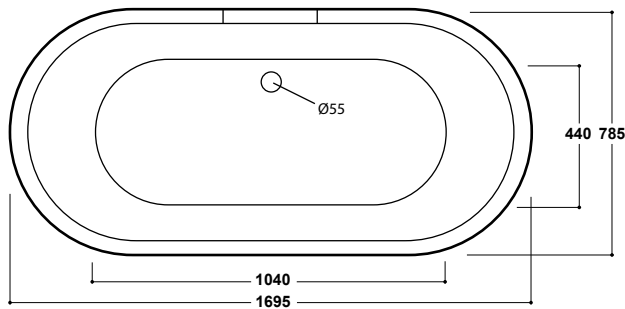

Hemsworth 1695 x 785mm Freestanding Bath (Inc. Feet) INST801301

Specification

Finish	White
Dimensions	620(h) x 1695(w) x 785(d) mm
Weight	32kg
Bath Type	Traditional freestanding bath
Tapholes	Can be drilled
Water Capacity	163 Litres
Ball & Claw Feet Supplied	Yes
Feet Fixing Type	By bolts
Feet Adjustable	Yes
Bath Surface Material	Acrylic
Bath Surface Material Thickness	3.5mm
Waste Supplied	No
Overflow Supplied	No
Overflow Height	311mm
Encapsulated Base Board	Yes
Base Board Material	MDF
Material Used to Cover Base Board	Fiberglass