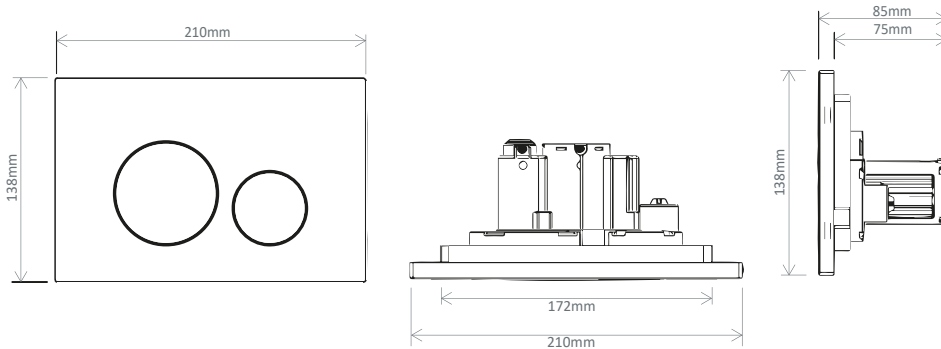

Key Features + Benefits

5

Years
Guarantee

Certifications + Approvals

Roper Rhodes

Brassmill Lane Trading Estate, Bath, BA1 3JF. Technical Support – Tel: 01225 303 900 Email: sales@roperrhodes.co.uk

All information on the data sheet is correct at the time of publication. All measurements are approximate and subject to standard tolerances.