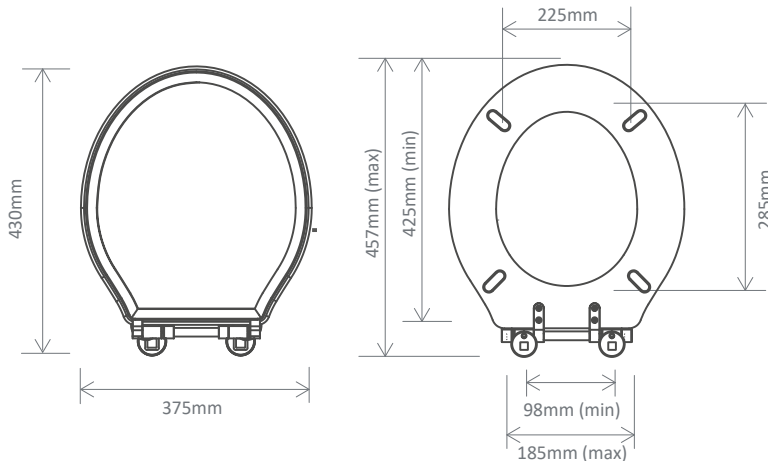

Hemsworth Soft Close, Thermoset Seat + Cover INST1255S-SF

Specification

Finish	White
Dimensions	57(h) x 375(w) x 430(d) mm
Weight	4.1 kg
Seat Hinge Material	Stainless Steel
Antibacterial Protection	No
Seat Type	Slim
UV Protection	No
Max Load Test	150kg
Seat Material	Thermoset

Extra Dimensions

Seat/Lid Front to Back – 430mm
 Seat/Lid Left to Right – 375mm
 Ring Hole Front to Back – 285mm
 Ring Hole Left to Right – 225mm
 Seat Overall Thickness – 57mm
 Min/Max Adjustment for Fixings – 98/185, 425/457mm