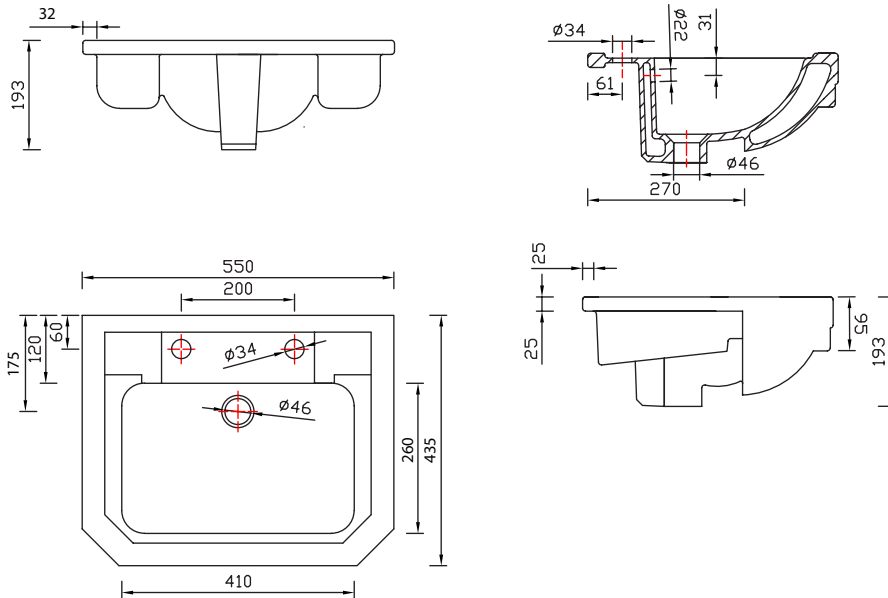

Hemsworth 550mm Semi Countertop Two Taphole Basin INST02016

Specification

Finish	White
Dimensions	180(h) x 550(w) x 435(d) mm
Weight	13.4kg
Basin Material	Ceramic
Overflow	Yes
Chainstay Hole	Yes
Taphole Positioning	Equally Off Centre