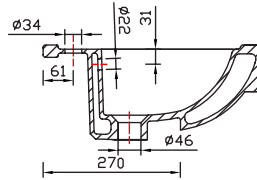

Hemsworth 550mm Semi Countertop One Taphole Basin INST02015

Specification

Finish	White
Dimensions	180(h) x 550(w) x 435(d) mm
Weight	13.4kg
Basin Material	Ceramic
Overflow	Yes
Chainstay Hole	No
Taphole Positioning	Centre

Key Features + Benefits

20

Years
Guarantee

**599-
500mm**

Medium
Size Basin

Semi Recessed
Basin

Square
Basin

One Taphole
Basin