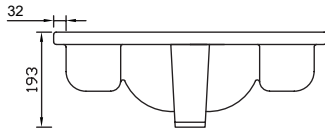

Hemsworth 550mm Semi Countertop One Taphole Basin INST02015

Specification

Finish	White
Dimensions	180(h) x 550(w) x 435(d) mm
Weight	13.4kg
Basin Material	Ceramic
Overflow	Yes
Chainstay Hole	No
Taphole Positioning	Centre

Key Features + Benefits

20

Years
Guarantee

**599-
500mm**

Medium
Size Basin

Semi Recessed
Basin

Square
Basin

One Taphole
Basin