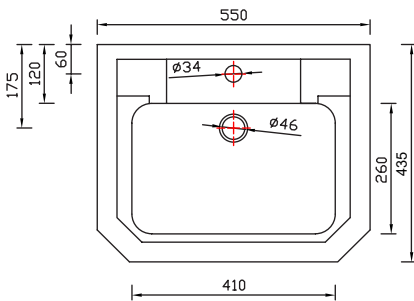

Hemsworth 550mm Semi Countertop One Taphole Basin INST02015

Specification

Finish	White
Dimensions	180(h) x 550(w) x 435(d) mm
Weight	13.4kg
Basin Material	Ceramic
Overflow	Yes
Chainstay Hole	No
Taphole Positioning	Centre

Key Features + Benefits

20

Years
Guarantee

**599-
500mm**

Medium
Size Basin

Semi Recessed
Basin

Square
Basin

One Taphole
Basin