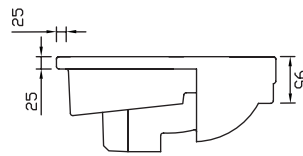

Hemsworth 550mm Semi Countertop One Taphole Basin INST02015

Specification

Finish	White
Dimensions	180(h) x 550(w) x 435(d) mm
Weight	13.4kg
Basin Material	Ceramic
Overflow	Yes
Chainstay Hole	No
Taphole Positioning	Centre

Key Features + Benefits

20

Years
Guarantee

**599-
500mm**

Medium
Size Basin

Semi Recessed
Basin

Square
Basin

One Taphole
Basin