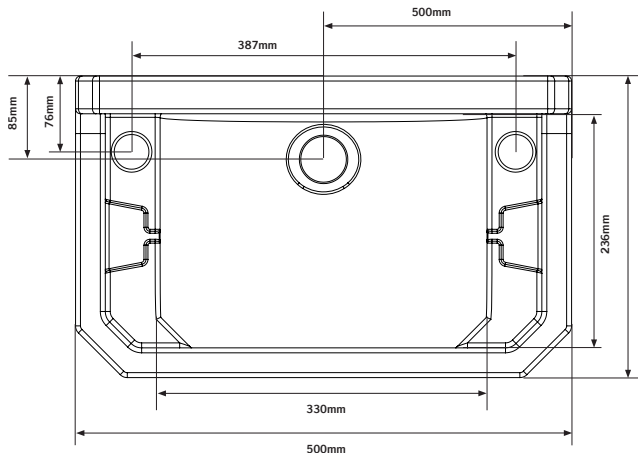

Hemsworth Cloakroom Square Two Taphole Basin INSTO2013

Specification

Finish	White
Dimensions	232(h) x 500(w) x 305(d) mm
Weight	9.3kg
Basin Material	Ceramic
Overflow	Yes
Chainstay Hole	Yes
Taphole Positioning	Equally Off Centre
Taps	Not included

Key Features + Benefits

20

Years
Guarantee

**599-
500mm**

Medium
Size Basin

Cloakroom
Basin

Square
Basin

Two Taphole
Basin