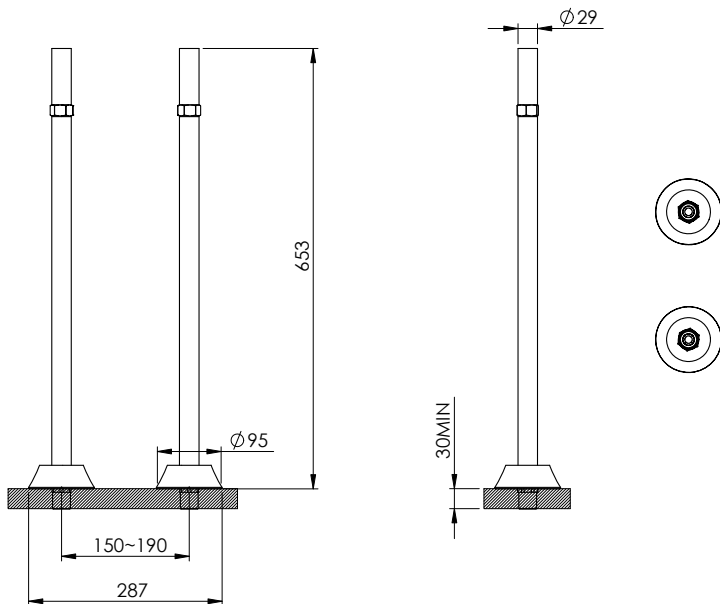

Hemsworth Bath + Shower Mixer Floor Standing Bath Legs (Leg Kits Only) 4E1457

Specification

Finish	Brushed Nickel
Dimensions	653(h) x 150-190(w) x 95(d) mm
Weight	2.62kg
Body	Brass
Spout Material	-
Fittings	-
Connection	-
Cartridge Size	-
Flow Restrictor	-
Max Static Pressure	-
Min Operating Pressure	-
Max Operating Pressure	-
Max Water Temperature	-