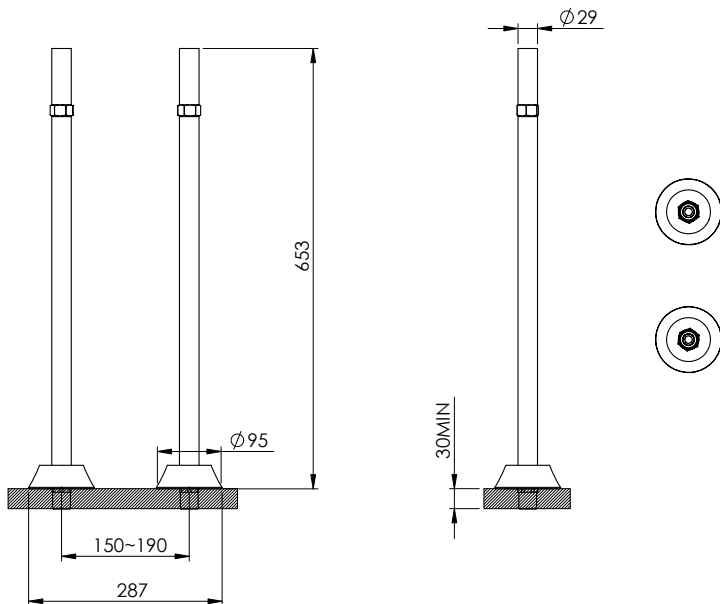

Hemsworth Bath + Shower Mixer Floor Standing Bath Legs (Leg Kits Only) 4E1075

Specification

Finish	Chrome
Dimensions	653(h) x 150-190(w) x 95(d) mm
Weight	2.62kg
Body	Brass
Spout Material	-
Fittings	-
Connection	-
Cartridge Size	-
Flow Restrictor	-
Max Static Pressure	-
Min Operating Pressure	-
Max Operating Pressure	-
Max Water Temperature	-