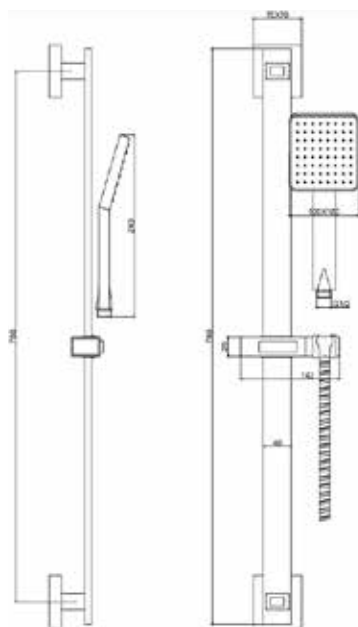

Helme Square Deluxe Slide Rail Kit INSHE1030, INSHE1031

Specification

Finish	Matt Black (INSHE1030) Brushed Brass (INSHE1031)
Dimensions	667(h) x 118(w) x 75(d) mm
Weight	1.023kg
Hose Finish	Standard finish
Hose Material	Stainless Steel
Hose Length	1500mm
Hose Connection	G½" thread
Hose Bore	8mm
Handset Material	ABS
Handset Functions	Single Function
Handset Rub Clean	No
Riser Rail	Adjustable
Riser Rail Material	Stainless Steel
Min Operating Pressure	0.2 Bar
Max Operating Pressure	5 Bar