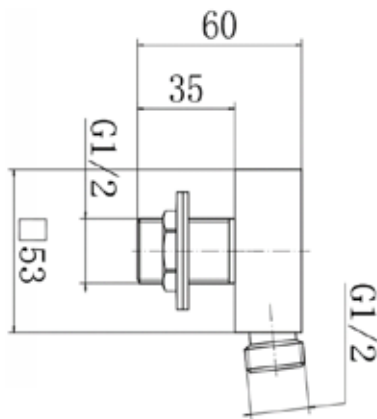

Helme Square Wall Outlet INSHE1028, INSHE1029

Specification

Finish	Matt Black (INSHE1028) Brushed Brass (INSHE1029)
Dimensions	53(h) x 53(w) x 60(d) mm
Weight	0.315kg
Wall Outlet Material	Brass
Wall Outlet Connection	G½" Thread