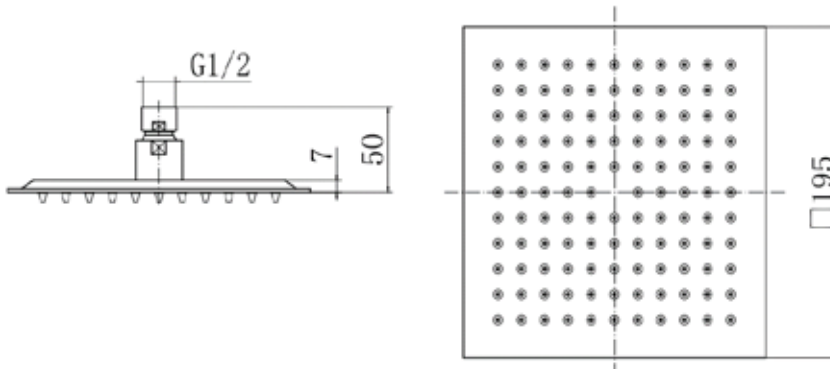

Helme Square Slimline 200mm Shower Head INSHE1025, INSHE1026

Specification

Finish	Matt Black (INSHE1025) Brushed Brass (INSHE1026)
Dimensions	50(h) x 200(w) x 200(d) mm
Weight	0.58kg
Inlet Connections	½" BSP
Overhead Material	Stainless Steel
Overhead Size	200mm