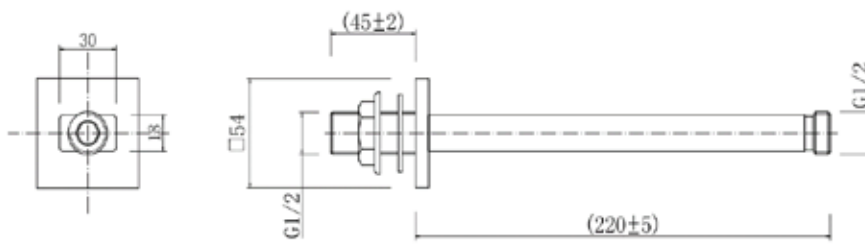

### Helme Square 220mm Ceiling Arm INSHE1023, INSHE1024

#### Specification

Finish	Matt Black (INSHE1023) Brushed Brass (INSHE1024)
Dimensions	18(h) x 30(w) x 220(d) mm
Weight	0.269kg
Inlet Connections	½" BSP
Outlet Connections	½" BSP
Ceiling Arm Material	Stainless Steel
Ceiling Arm Length	220mm