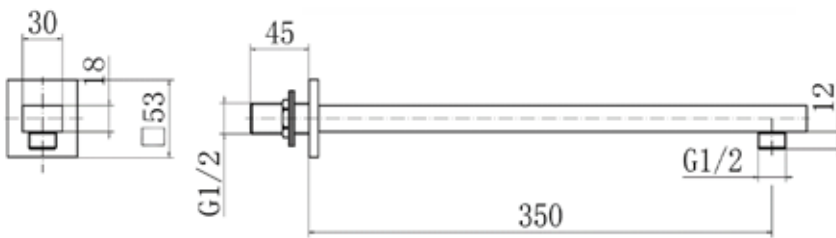

### Helme Square Wall Mounted Shower Arm INSHE1020, INSHE1021

#### Specification

Finish	Matt Black (INSHE1020) Brushed Brass (INSHE1021)
Dimensions	12(h) x 30(w) x 350(d) mm
Weight	0.435kg
Inlet Connections	½" BSP
Outlet Connections	½" BSP
Shower Arm Material	Stainless Steel
Shower Arm Length	350mm