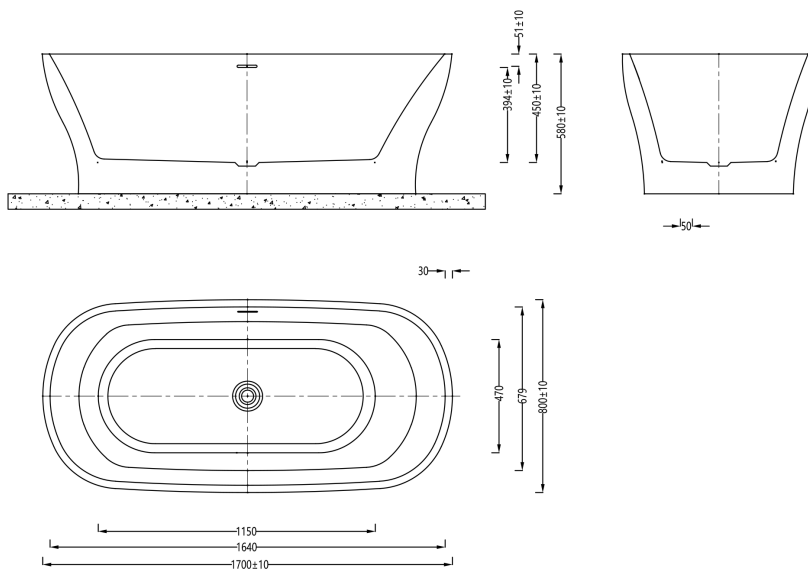

Gargrave Instinct Premiercast Freestanding Bath INSGA001

Specification

Finish	White
Dimensions	600(h) x 1700(w) x 800(d) mm
Weight	40kg
Bath Type	Freestanding bath
Tapholes	None
Water Capacity	275 litres
Legs Supplied	Yes
Leg Fixing Type	Integrated frame
Legs Adjustable	Yes
Bath Surface Material	Acrylic
Bath Surface Material Thickness	5mm
Waste Supplied	Yes
Overflow Supplied	Yes
Overflow Height	394mm
Encapsulated Base Board	Yes
Base Board Material	Timber
Material Used to Cover Base Board	Core mat sheet