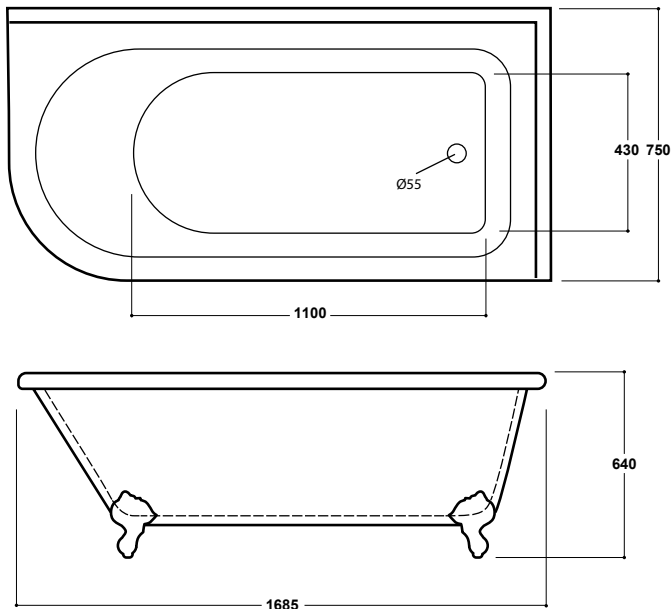

### Fitzwilliam 1685mm Freestanding Right Hand Shower Bath (Inc. Feet) INST801321R

#### Specification

Finish	White
Dimensions	640(h) x 1685(w) x 750(d) mm
Weight	35kg
Bath Type	Traditional freestanding bath
Tapholes	Can be drilled
Water Capacity	177 Litres
Ball & Claw Feet Supplied	Yes
Feet Fixing Type	By bolts
Feet Adjustable	Yes
Bath Surface Material	Acrylic
Bath Surface Material Thickness	3.5mm
Waste Supplied	No
Overflow Supplied	No
Overflow Height	313mm
Encapsulated Base Board	Yes
Base Board Material	MDF
Material Used to Cover Base Board	Fiberglass