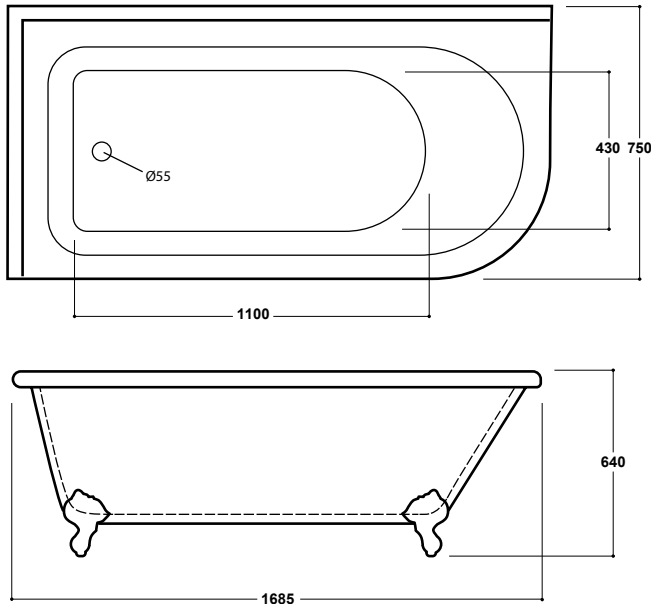

Fitzwilliam 1685mm Freestanding Left Hand Shower Bath (Inc. Feet) INST801321L

Specification

Finish	White
Dimensions	640(h) x 1685(w) x 750(d) mm
Weight	35kg
Bath Type	Traditional freestanding bath
Tapholes	Can be drilled
Water Capacity	177 Litres
Ball & Claw Feet Supplied	Yes
Feet Fixing Type	By bolts
Feet Adjustable	Yes
Bath Surface Material	Acrylic
Bath Surface Material Thickness	3.5mm
Waste Supplied	No
Overflow Supplied	No
Overflow Height	313mm
Encapsulated Base Board	Yes
Base Board Material	MDF
Material Used to Cover Base Board	Fiberglass