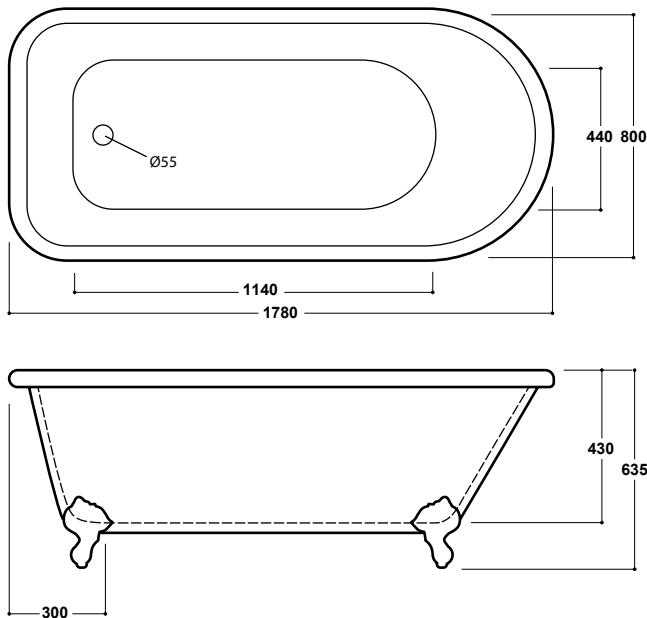

Fitzwilliam 1780 x 800mm Freestanding Bath (Inc. Feet) INST801306

Specification

Finish	White
Dimensions	635(h) x 1780(w) x 800(d) mm
Weight	34kg
Bath Type	Traditional freestanding bath
Tapholes	Can be drilled
Water Capacity	213 Litres
Ball & Claw Feet Supplied	Yes
Feet Fixing Type	By bolts
Feet Adjustable	Yes
Bath Surface Material	Acrylic
Bath Surface Material Thickness	3.5mm
Waste Supplied	No
Overflow Supplied	No
Overflow Height	323mm
Encapsulated Base Board	Yes
Base Board Material	MDF
Material Used to Cover Base Board	Fiberglass

Key Features + Benefits

5 Years Guarantee	213 Litres Bath Capacity
--------------------------------	--

Certifications + Accreditations