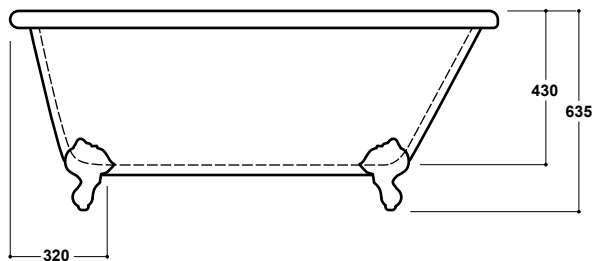

Fitzwilliam 1470 x 735mm Freestanding Bath (Inc. Feet) INST801305

Specification

Finish	White
Dimensions	635(h) x 1470(w) x 735(d) mm
Weight	28kg
Bath Type	Traditional freestanding bath
Tapholes	Can be drilled
Water Capacity	152 Litres
Ball & Claw Feet Supplied	Yes
Feet Fixing Type	By bolts
Feet Adjustable	Yes
Bath Surface Material	Acrylic
Bath Surface Material Thickness	3.5mm
Waste Supplied	No
Overflow Supplied	No
Overflow Height	323mm
Encapsulated Base Board	Yes
Base Board Material	MDF
Material Used to Cover Base Board	Fiberglass