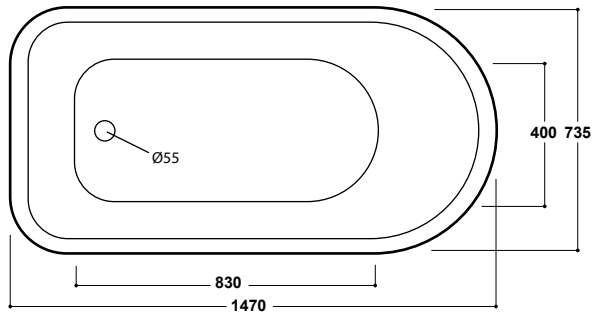

Fitzwilliam 1470 x 735mm Freestanding Bath (Inc. Feet) INST801305

Specification

Finish	White
Dimensions	635(h) x 1470(w) x 735(d) mm
Weight	28kg
Bath Type	Traditional freestanding bath
Tapholes	Can be drilled
Water Capacity	152 Litres
Ball & Claw Feet Supplied	Yes
Feet Fixing Type	By bolts
Feet Adjustable	Yes
Bath Surface Material	Acrylic
Bath Surface Material Thickness	3.5mm
Waste Supplied	No
Overflow Supplied	No
Overflow Height	323mm
Encapsulated Base Board	Yes
Base Board Material	MDF
Material Used to Cover Base Board	Fiberglass