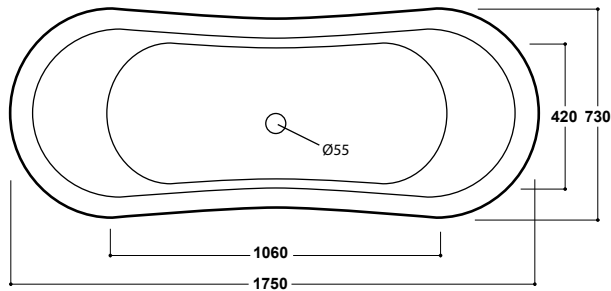

Firth 1750 x 730mm Freestanding Bath (Inc. Feet) INST801307

Specification

Finish	White
Dimensions	770(h) x 1750(w) x 730(d) mm
Weight	34kg
Bath Type	Traditional freestanding bath
Tapholes	Can be drilled
Water Capacity	151 Litres
Ball & Claw Feet Supplied	Yes
Feet Fixing Type	By bolts
Feet Adjustable	Yes
Bath Surface Material	Acrylic
Bath Surface Material Thickness	3.5mm
Waste Supplied	No
Overflow Supplied	No
Overflow Height	295mm
Encapsulated Base Board	Yes
Base Board Material	MDF
Material Used to Cover Base Board	Fiberglass

All information on the data sheet is correct at the time of publication. All measurements are approximate and subject to standard tolerances.