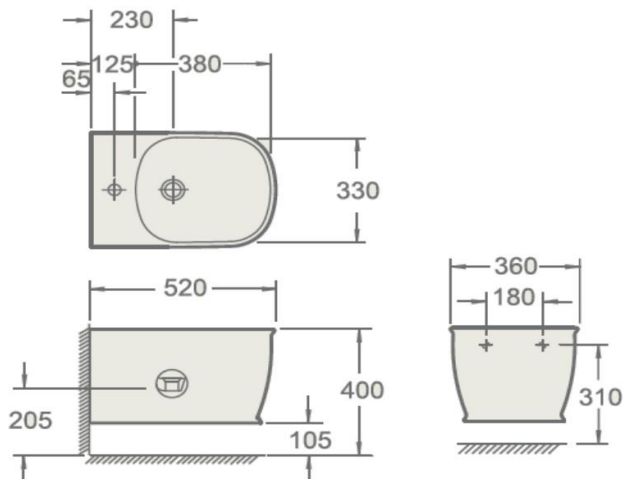

Product Code	INSFI031
---------------------	----------

Instinct - INSFI031 Firth Wall Standing Bidet in White (520 x 330 x 295)

Category:	Toilets	Weight	24.50 KG	Range	Firth
Guarantee:	Sanitaryware		25 Years	Instinct Code	INSFI031
	Cistern Fittings		3 Years	Colour:	White
	Seats		1 Year	EAN CODE	5056143410867

Dimensions are in Millimetres except thread sizes which are BSP imperial

Features:

- Easy to Clean Glaze
- Includes Fittings

Approvals:

British Standard
CE Approval

YES

Notes

Our guarantee is subject to the product having been installed, used and maintained in accordance with our instructions. All working parts (such as hinges, ceramic disks, cartridges, seals and cistern fittings), are covered for 36 months from proof of purchase date. This excludes seats, which are subject to normal wear and tear, which are covered for 12 months. Our guarantee applies to the original purchaser and is non-transferable. Our guarantee is only applicable in the UK and ROI. This does not affect your statutory rights.