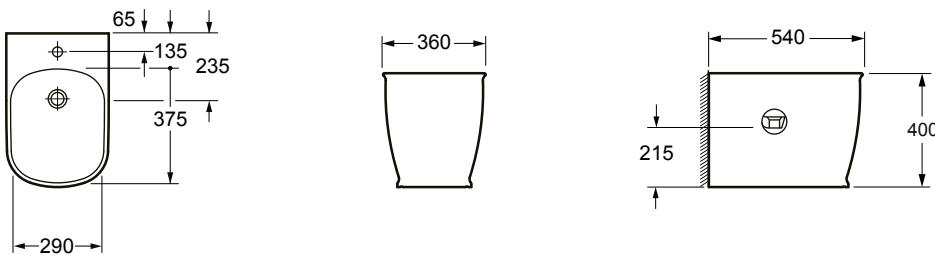

Firth Floor Standing One Taphole Bidet INSFIO30

Specification

Finish	White
Dimensions	400(h) x 360(w) x 540(d) mm
Weight	28kg
Fixing Supplied	Yes
Fixing Exposed or Concealed	Exposed
Taphole Positioning	Centre
Overflow	Yes
Open or Closed Back	Closed
Anti-bacterial Protection	Yes
Tap	Not included