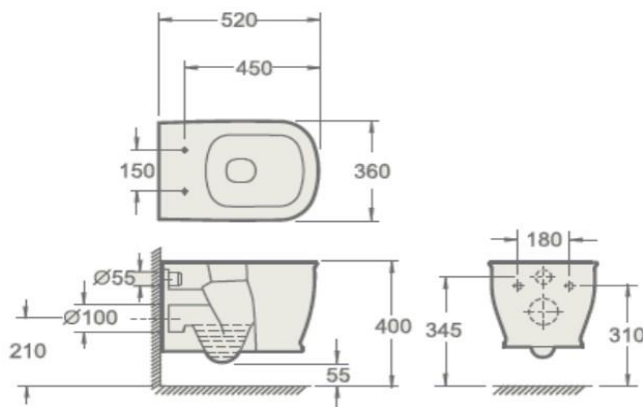

| | |
|---------------------|-----------|
| Product Code | INSFI013R |
|---------------------|-----------|

Instinct - INSFI013R Firth RIMLESS Wall Hung Pan in White (520 x 360 x 335)

| | | | | | |
|------------|------------------|--------|----------|---------------|---------------|
| Category: | Toilets | Weight | 25.00 KG | Range | Firth |
| Guarantee: | Sanitaryware | | 25 Years | Instinct Code | INSFI013R |
| | Cistern Fittings | | 3 Years | Colour: | White |
| | Seats | | 1 Year | EAN CODE | 5056143410874 |

Dimensions are in Millimetres except thread sizes which are BSP imperial

Features:

- Rimless Pan
- Easy to Clean Glaze
- Includes Fittings

Approvals:

British Standard
CE Approval

YES

Approved

Notes