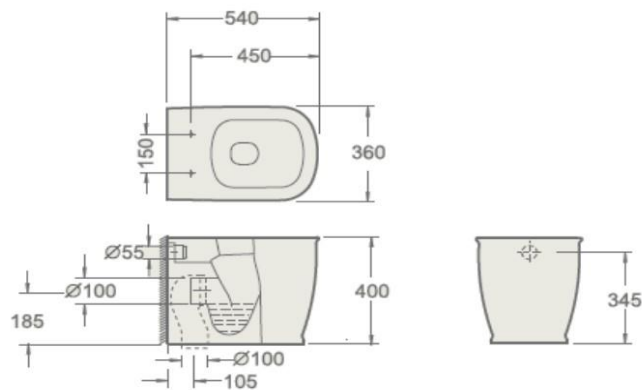

Product Code	INSFI012
---------------------	----------

Instinct - INSFI012 Firth Back To Wall Pan in White (540 x 360 x 400)

Category:	Toilets	Weight	31.50 KG	Range	Firth
Guarantee:	Sanitaryware		25 Years	Instinct Code	INSFI012
	Cistern Fittings		3 Years	Colour:	White
	Seats		1 Year	EAN CODE	5056143410843

Dimensions are in Millimetres except thread sizes which are BSP imperial

Features:

- Easy to Clean Glaze
- Includes Fittings

Approvals:

British Standard
CE Approval

YES

Approved

Notes